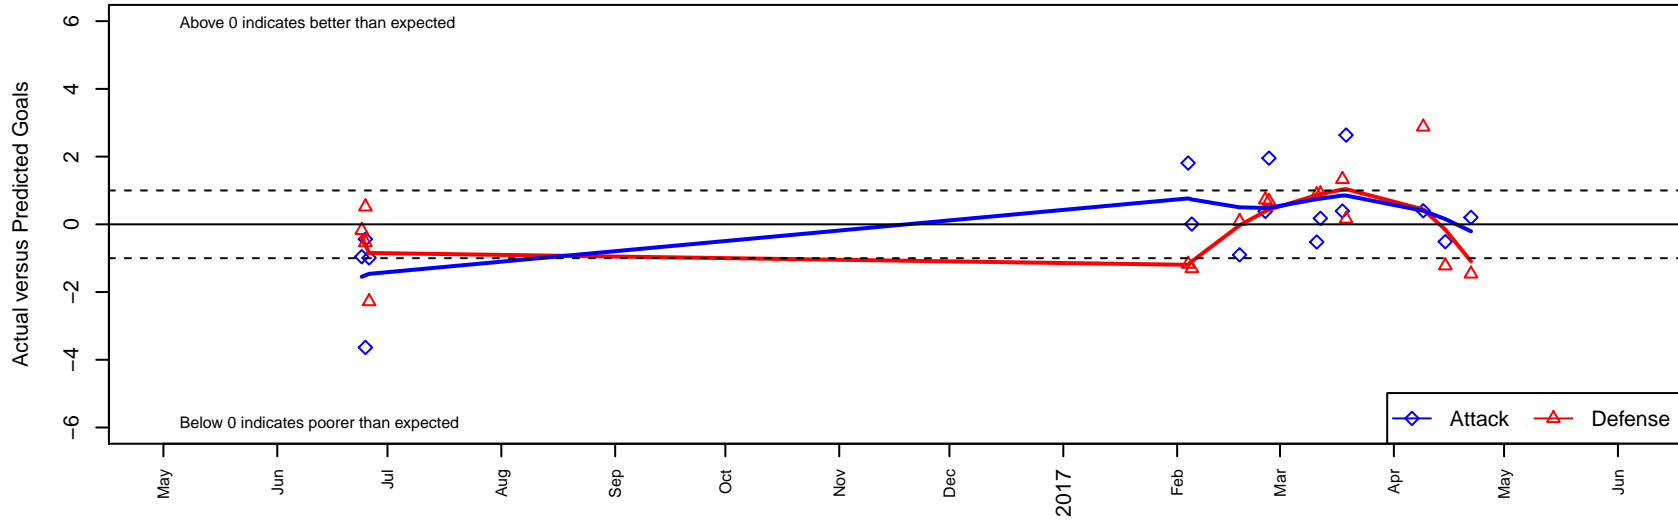

Bend FC Timbers White B01

Bend FC
 Bend, OR
 B01 total strength=1279
 attack=8.09 defense=3.43
 spr league = Win OYS B01 Div 1 Green

alt names used:
 Bend FC Timbers B01 White
 Bend FC Timbers 01B HSB WHITE
 Bend FC Timbers 01B HSB WHITE

Venues played:
 2016 Clash At the Border Bronze U16
 2016 Win OYS B01 Division 1 Green
 2016 OYS State Cup B01

Bend FC Timbers White B01
 Dots are actual minus expected GF (blue circles) and GA (red triangles).
 Blue line is smoothed change in attack strength. Red is smoothed change in defense strength.

**attack and defense variance (black dot)
relative to other teams
and top 10 in region**

**attack and defense rating
relative to others at age
and all opponents in last 13 months**

**attack and defense rating
relative to others at age
and all opponents in last 13 months**

Performance relative to 13 month average

Performance relative to 13 month average

Distribution of opponents
 Red = Lose zone, Blue = Win zone, Green = Even
 Black line separates win/lose zones

lot. A=Neither has attack advantage, B=Opponent has both attack and defense advantage, C=Opponent has both attack and defense disadvantage, D=Both have